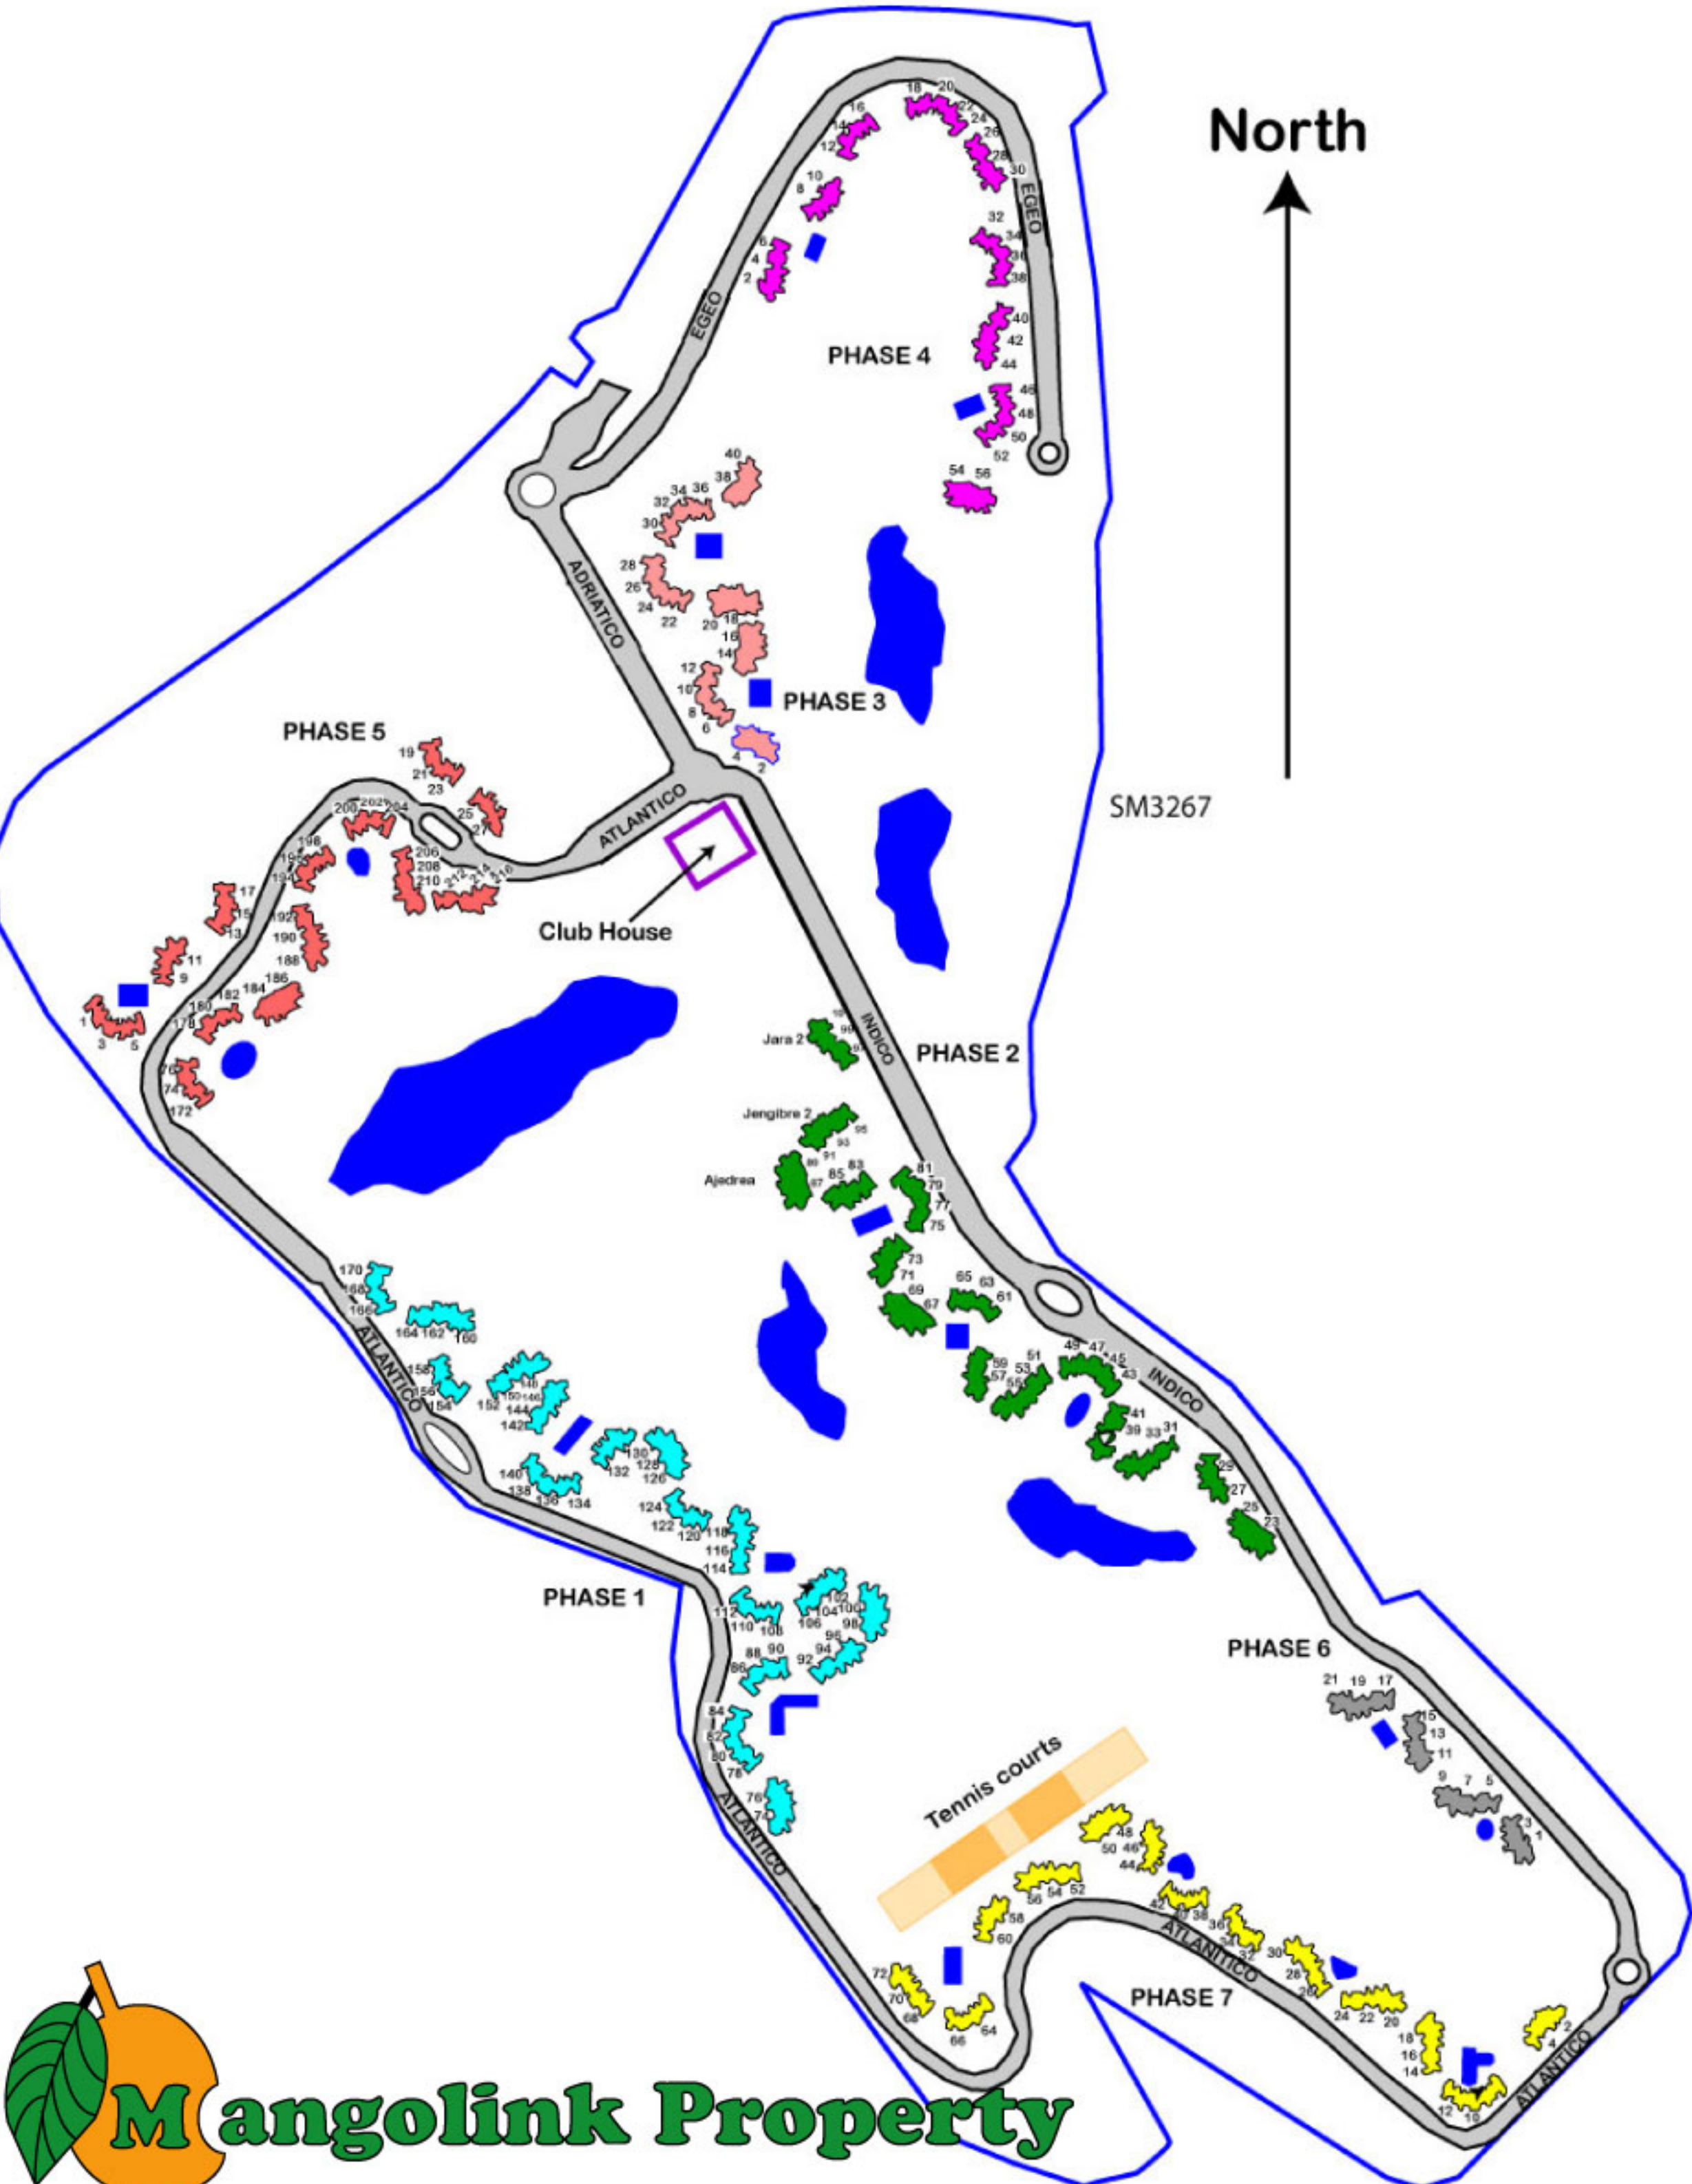

North

SM3267

Mangolink Property